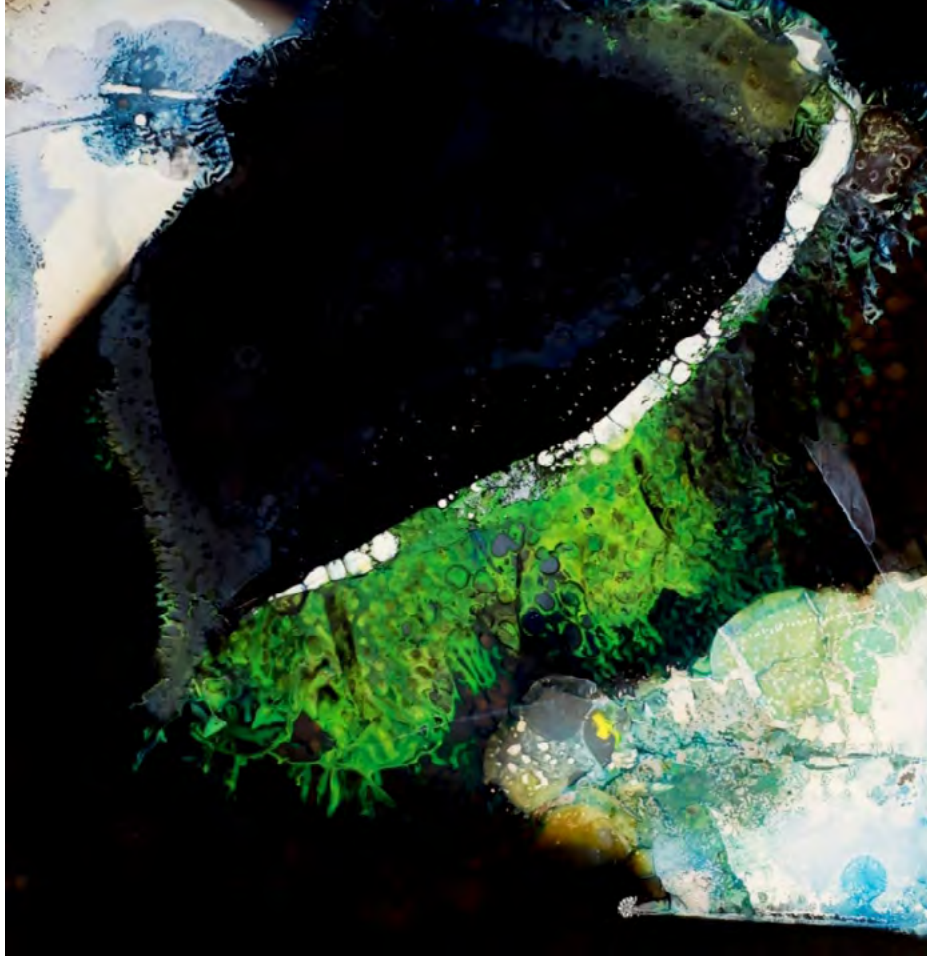

Down to Earth
by Maria Petrova
pen, ink, pencil & acrylic paint on paper framed
40x 30cm
$420 **SOLD**