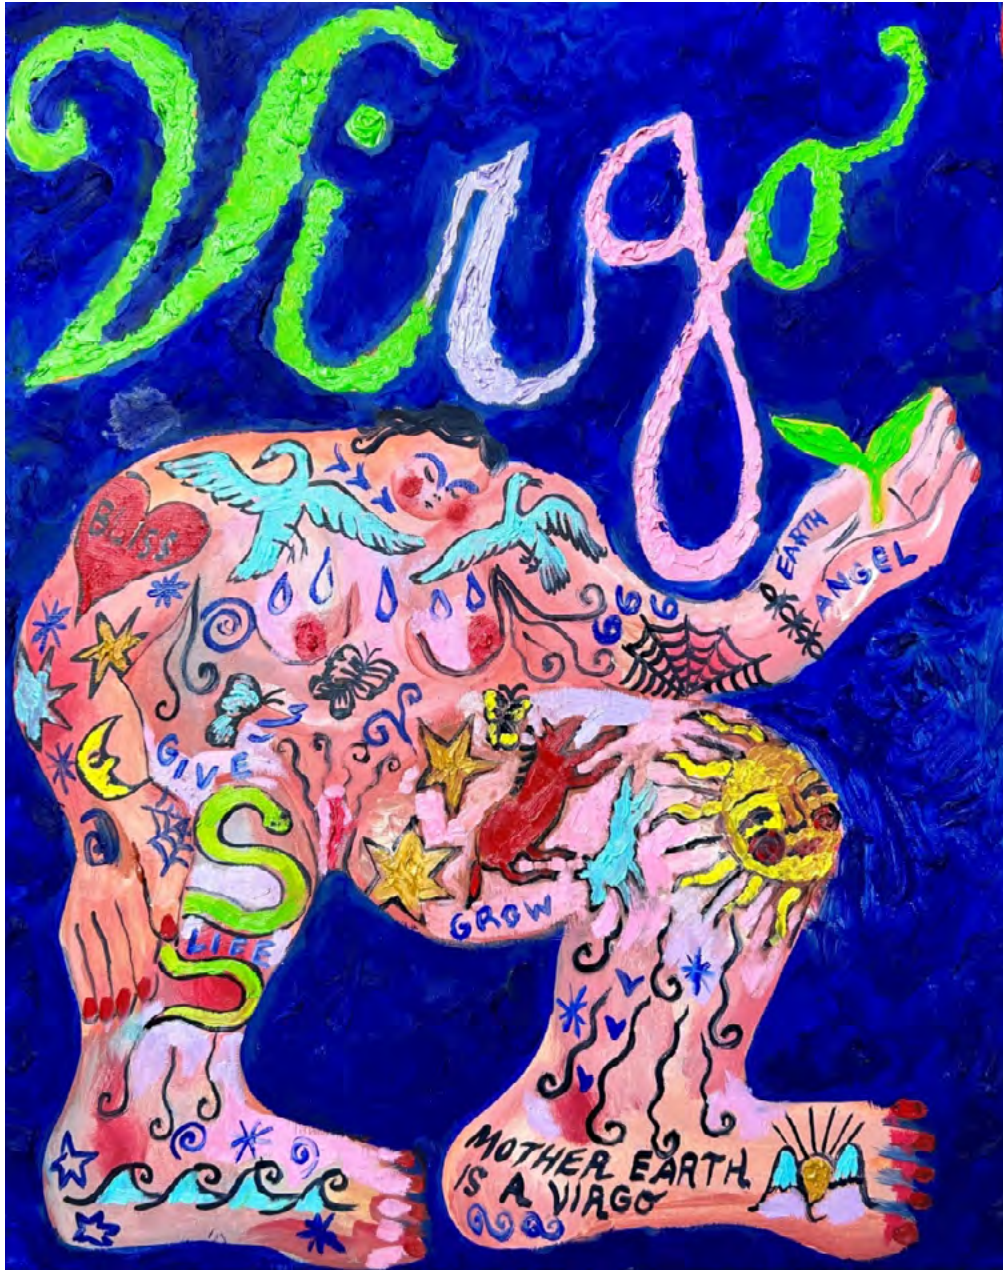

Bessans, Haute-Savoie  
by Caspar Conrick  
Giclée print framed  
80cm x 55cm  
\$800

Unbothered, Moisturised, Happy, In My Lane  
by Cat Parker  
Gouache and pencil on paper mounted to timber panel  
20x25cm  
\$250 **SOLD**

Lutum Terra  
by Charlotte Ivey  
Acrylic & oil on wooden panel  
60.5cm x 45.5cm  
\$750

My car's on fire  
by Chris Vernon  
Acrylic on canvas  
60cmx45cm  
\$420

Le Cinquieme Element  
by Clémence Saucez  
acrylic and gouache on canvas  
22.5x22.5cm  
\$250 **SOLD**

Mother Earth is a Virgo  
by Frances Cannon  
Oil on canvas  
40x50 cm  
\$400

A Vida no Mar  
by Glen Downey  
Acrylic on marine ply in walnut shadow box frame  
43cm x 43cm  
\$1400

Seaside no.1  
by Imogen Rolfe  
organic material on paper framed  
30x30cm  
\$850