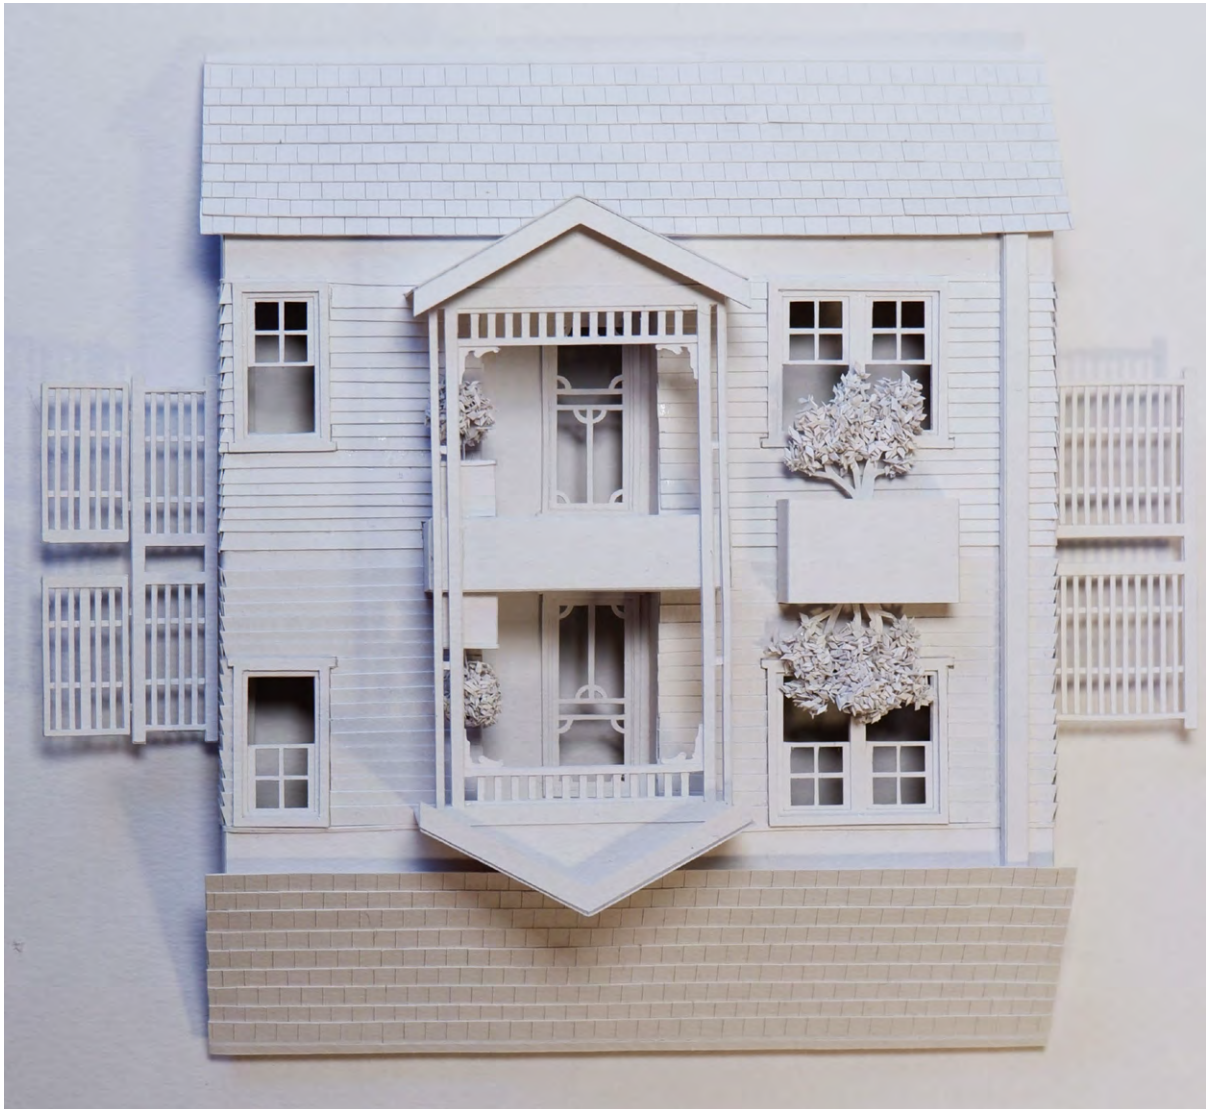

HOMEOSTASIS NAOMI WALLER

OPENING: Fri 26 May 6-8pm
DATES: 25 May - 8 June 2023

Reflections
by Naomi Waller
Canson watercolour paper, archival bookmaker glue and artist acetate
Framed 27 x 27cm
\$350

Reverberation
by Naomi Waller
Canson watercolour paper, archival bookmaker glue and artist acetate
Framed 50 x 50cm
\$800 **SOLD**

Persist
by Naomi Waller
Canson watercolour paper, archival bookmaker
glue and artist acetate
Framed 40 x 30cm
\$520 **SOLD**

What is old can never be new again
by Naomi Waller
Canson watercolour paper, archival bookmaker
glue and artist acetate
Framed 40 x 30cm
\$480

Everything reminds me of a memory
by Naomi Waller
Canson watercolour paper, archival bookmaker glue
and artist acetate
Framed 40 x 30cm
\$480 **SOLD**

Echo
by Naomi Waller
Canson watercolour paper, archival bookmaker glue and artist acetate
Framed 27 x 27cm
\$350 **SOLD**