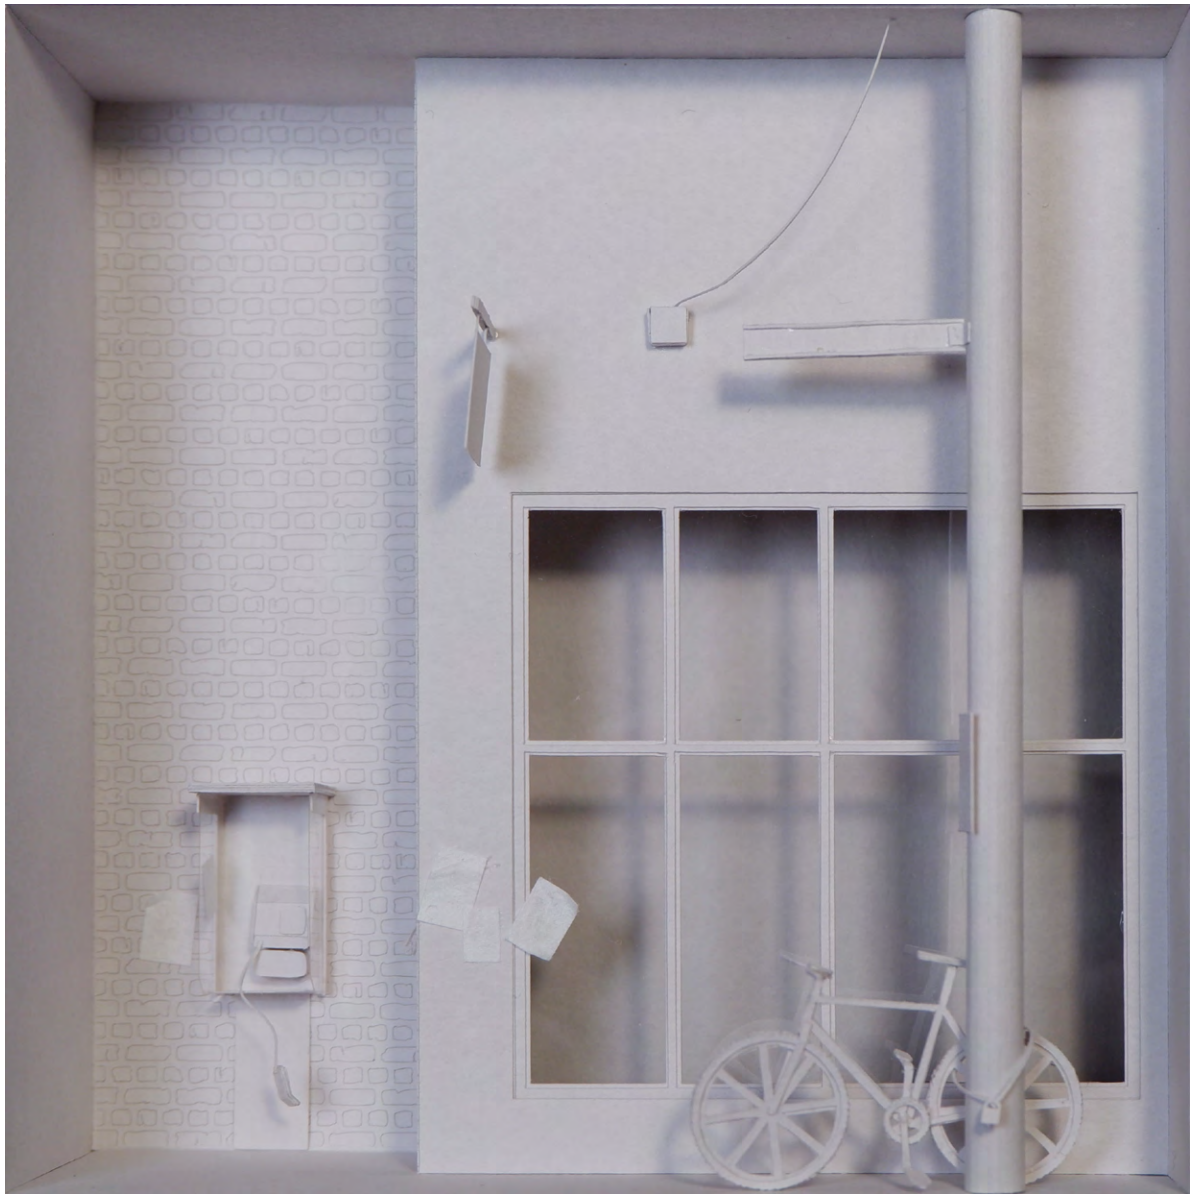

Growth can happen in hostile places
by Naomi Waller
Canson watercolour paper, archival bookmaker
glue and artist acetate
Framed 40 x 30cm
$480 **SOLD**