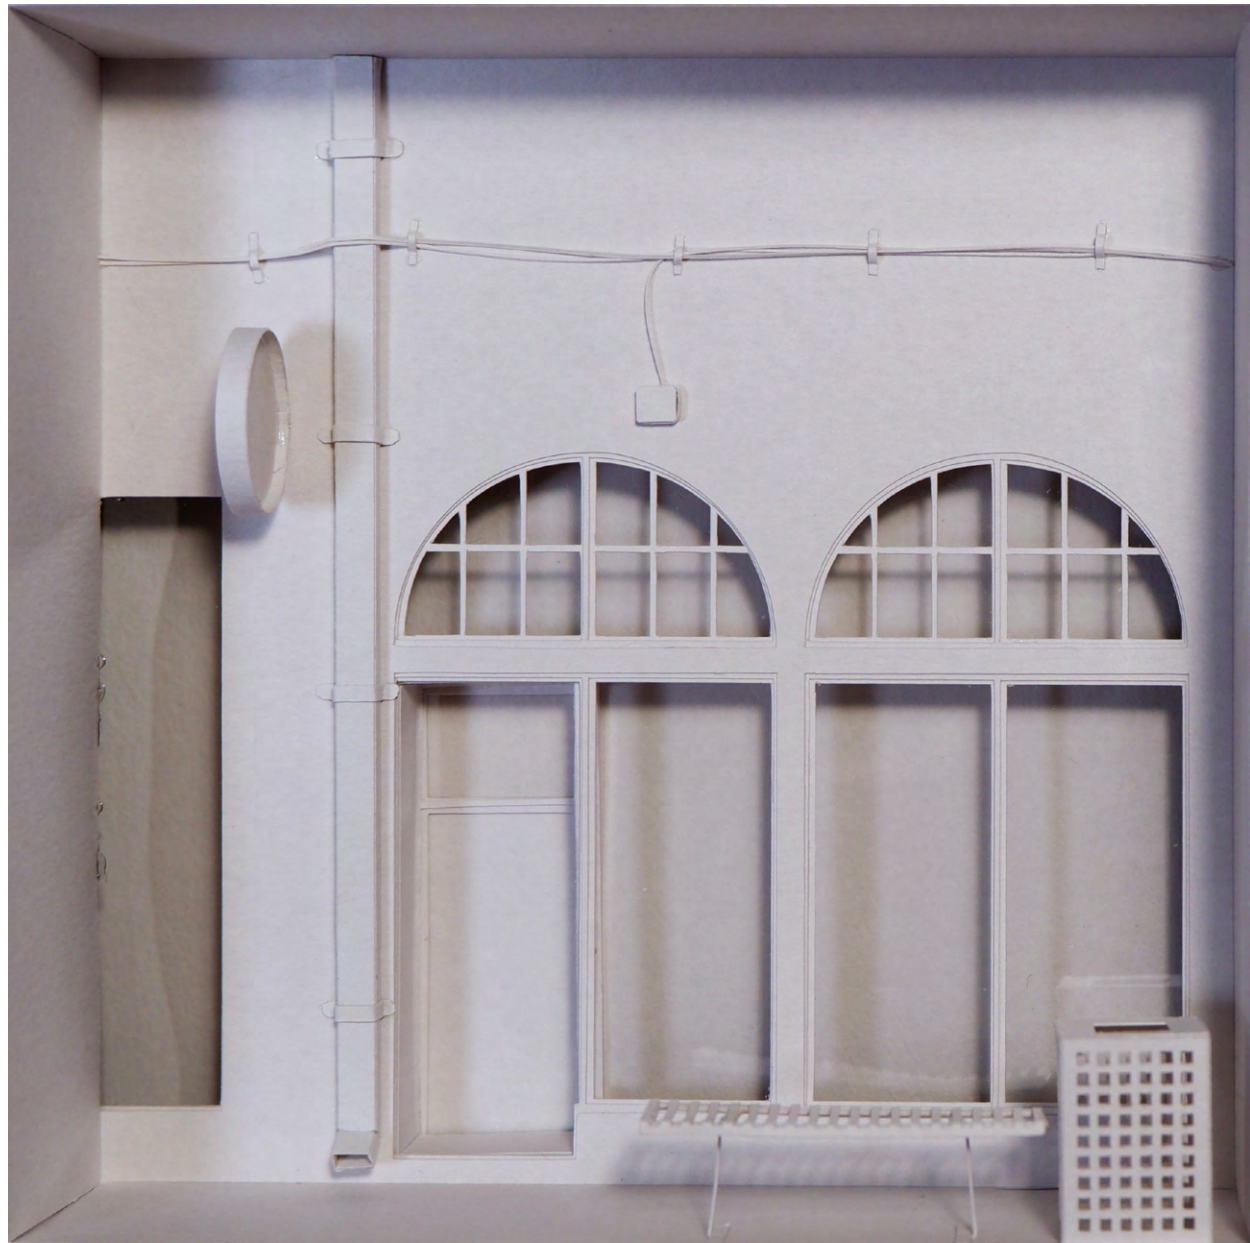

You can never be truly lost
by Naomi Waller
Canson watercolour paper, archival bookmaker glue and artist acetate
Framed 27 x 27cm
$350 **SOLD**

Each moment is an opportunity

by Naomi Waller

Canson watercolour paper, archival bookmaker glue and artist acetate

Framed 27 x 27cm

$350 **SOLD**