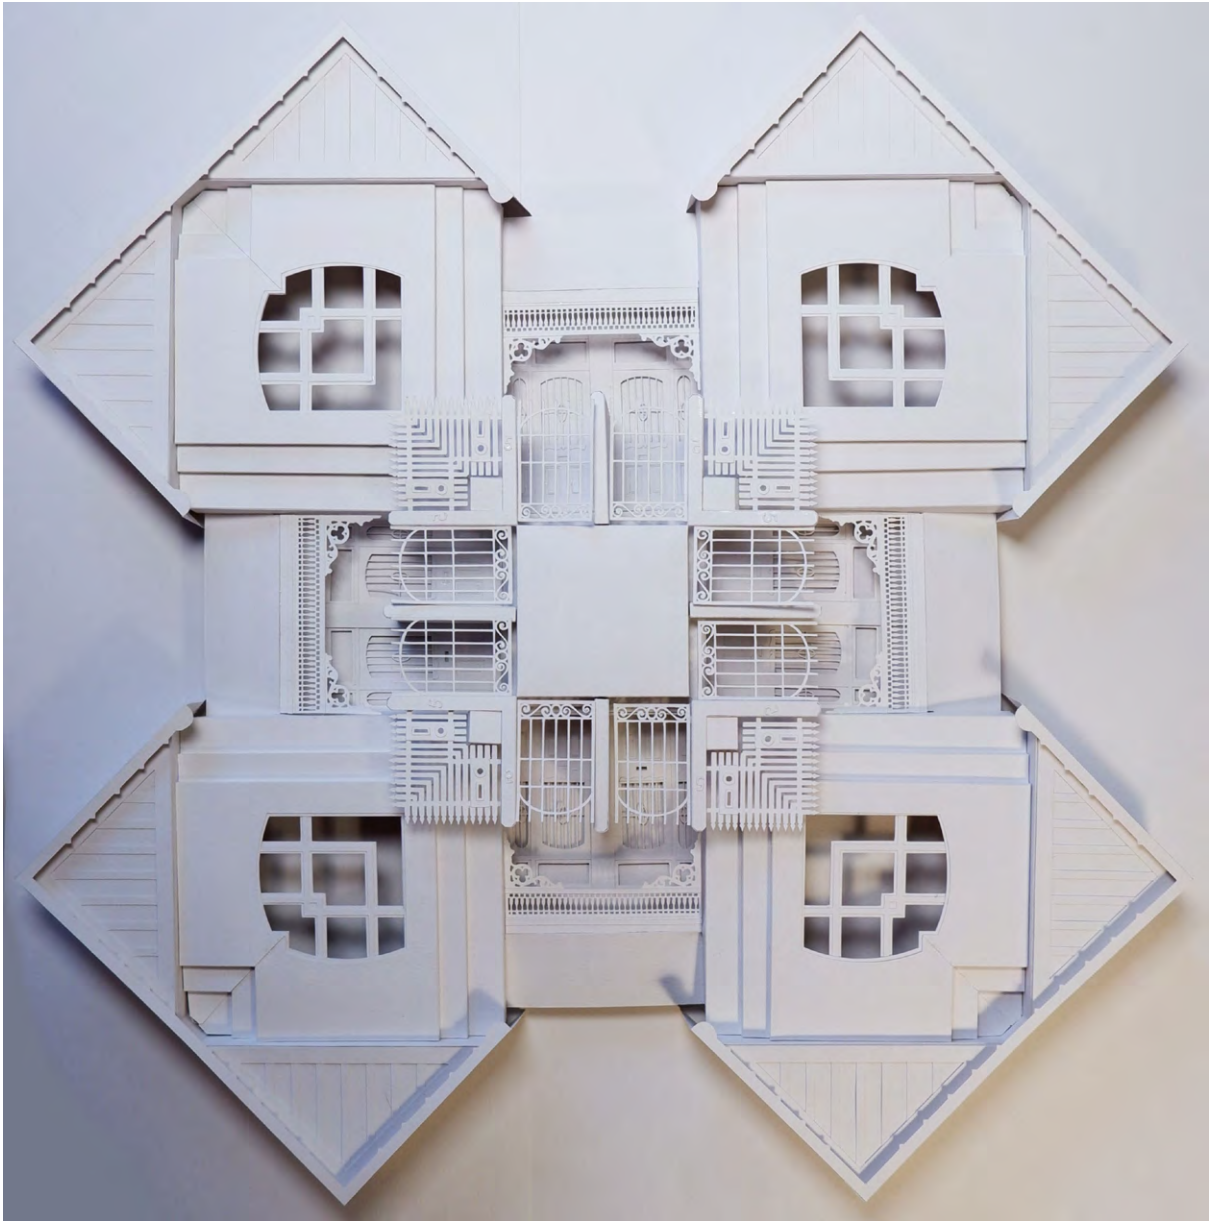

HOMEOSTASIS NAOMI WALLER

OPENING: Fri 26 May 6-8pm
DATES: 25 May - 8 June 2023

Reflections
by Naomi Waller
Canson watercolour paper, archival bookmaker glue and artist acetate
Framed 27 x 27cm
\$350

Reverberation
by Naomi Waller
Canson watercolour paper, archival bookmaker glue and artist acetate
Framed 50 x 50cm
\$800 **SOLD**

Persist
by Naomi Waller
Canson watercolour paper, archival bookmaker
glue and artist acetate
Framed 40 x 30cm
\$520 **SOLD**

What is old can never be new again
by Naomi Waller
Canson watercolour paper, archival bookmaker
glue and artist acetate
Framed 40 x 30cm
\$480