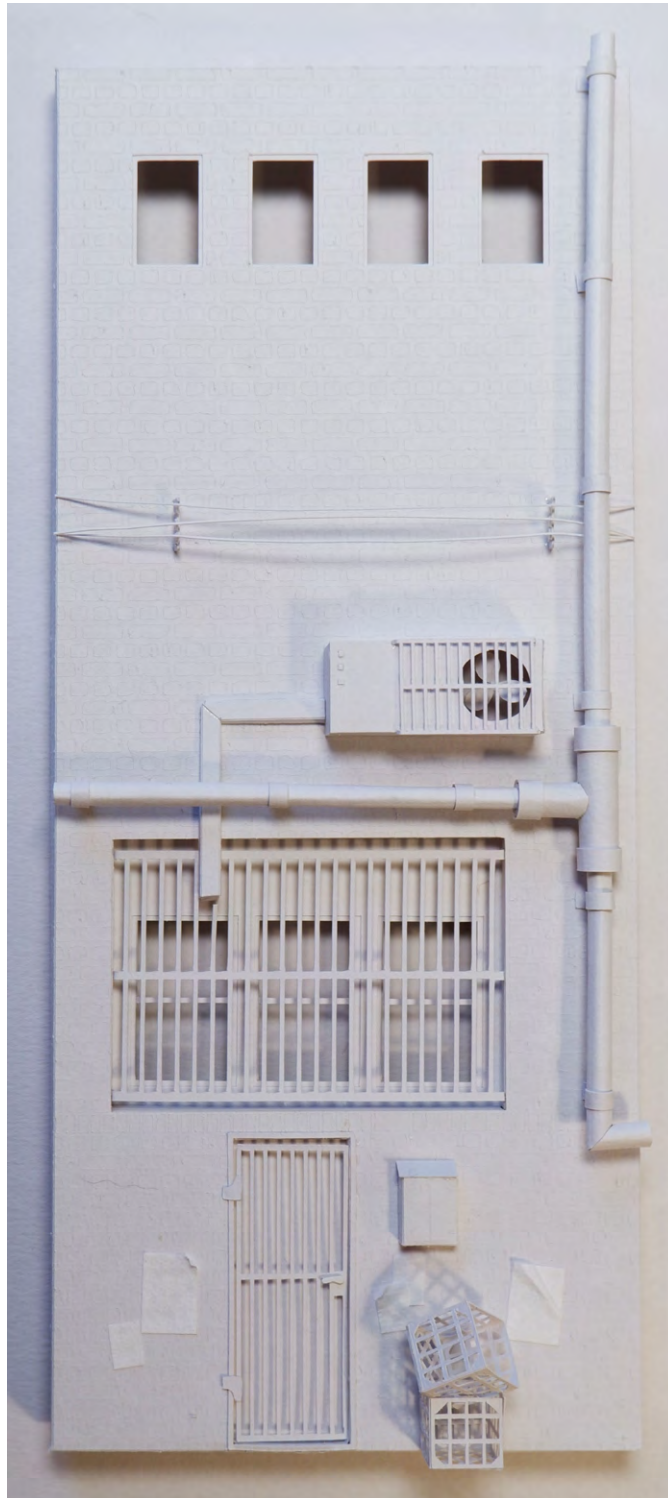

HOMEOSTASIS NAOMI WALLER

OPENING: Fri 26 May 6-8pm
DATES: 25 May - 8 June 2023

Reflections
by Naomi Waller
Canson watercolour paper, archival bookmaker glue and artist acetate
Framed 27 x 27cm
\$350

Reverberation
by Naomi Waller
Canson watercolour paper, archival bookmaker glue and artist acetate
Framed 50 x 50cm
\$800 **SOLD**

Persist
by Naomi Waller
Canson watercolour paper, archival bookmaker
glue and artist acetate
Framed 40 x 30cm
\$520 **SOLD**

What is old can never be new again
by Naomi Waller
Canson watercolour paper, archival bookmaker
glue and artist acetate
Framed 40 x 30cm
\$480

Everything reminds me of a memory
by Naomi Waller
Canson watercolour paper, archival bookmaker glue
and artist acetate
Framed 40 x 30cm
\$480 **SOLD**

Echo
by Naomi Waller
Canson watercolour paper, archival bookmaker glue and artist acetate
Framed 27 x 27cm
\$350 **SOLD**

Perservere
by Naomi Waller
Canson watercolour paper, archival bookmaker glue
and artist acetate
Framed 40 x 30cm
\$520 **SOLD**

Hidden in plain sight
by Naomi Waller
Canson watercolour paper, archival bookmaker glue
and artist acetate
Framed 40 x 30cm
\$480 **SOLD**