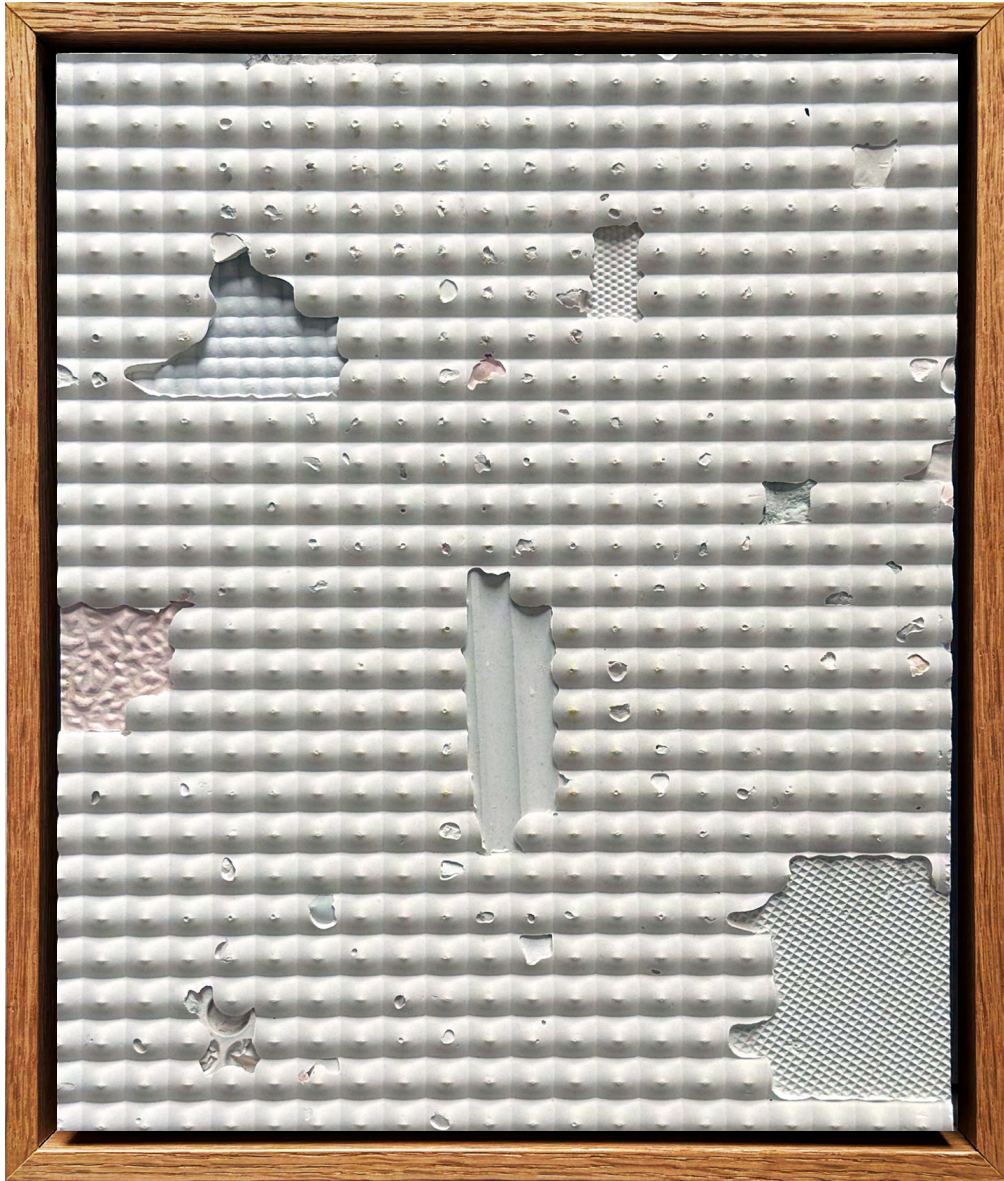

Linct
by Rhys Cousins
pigmented plaster on board framed
25cm x 20cm
$440