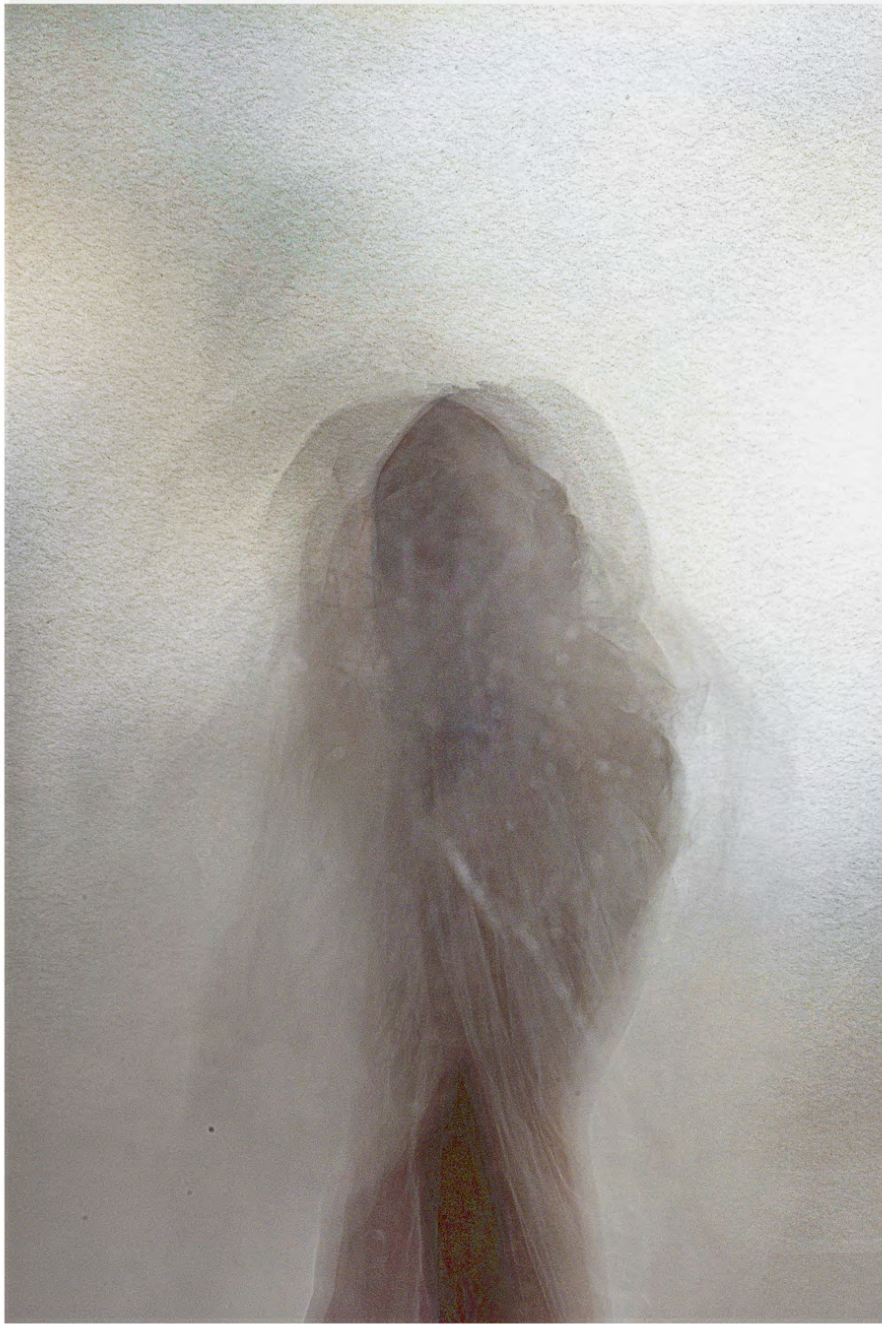

METAMORPHOSIS: INTERRUPTED

STELLA NGUYEN

OPENING: Fri 11 Nov 6-8pm

DATES: 10 - 24 Nov 2022

Loss
By Stella Nguyen
Giclee print mounted on MDF
61cm x 91 cm
\$850

Conceal
By Stella Nguyen
Giclee print mounted on MDF
91cm x 61 cm
\$850

Conceive
By Stella Nguyen
Giclee print mounted on MDF
61cm x 91 cm
\$850

Dissipate
By Stella Nguyen
Giclee print mounted on MDF
91cm x 61 cm
\$850

Fracture
By Stella Nguyen
Giclee print mounted on MDF
61cm x 91 cm
\$850