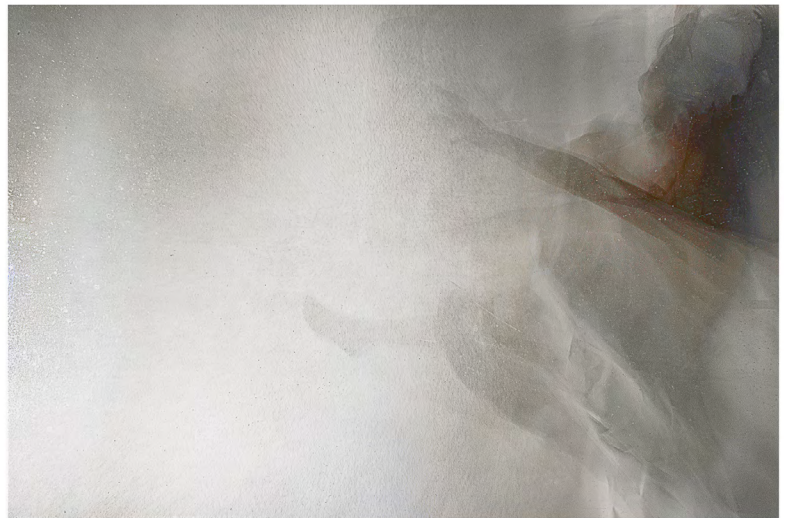

METAMORPHOSIS: INTERRUPTED

STELLA NGUYEN

OPENING: Fri 11 Nov 6-8pm

DATES: 10 - 24 Nov 2022

Loss
By Stella Nguyen
Giclee print mounted on MDF
61cm x 91 cm
\$850

Conceal
By Stella Nguyen
Giclee print mounted on MDF
91cm x 61 cm
\$850

Conceive
By Stella Nguyen
Giclee print mounted on MDF
61cm x 91 cm
\$850

Dissipate
By Stella Nguyen
Giclee print mounted on MDF
91cm x 61 cm
\$850

Fracture
By Stella Nguyen
Giclee print mounted on MDF
61cm x 91 cm
\$850