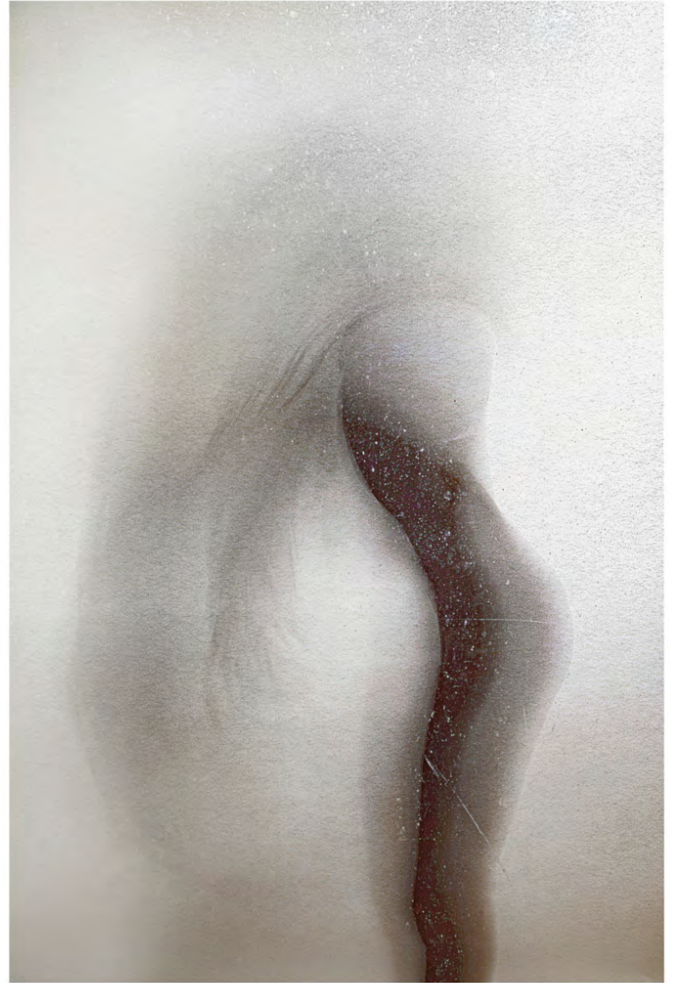

METAMORPHOSIS: INTERRUPTED

STELLA NGUYEN

OPENING: Fri 11 Nov 6-8pm

DATES: 10 - 24 Nov 2022

Loss
By Stella Nguyen
Giclee print mounted on MDF
61cm x 91 cm
\$850

Conceal
By Stella Nguyen
Giclee print mounted on MDF
91cm x 61 cm
\$850

Conceive
By Stella Nguyen
Giclee print mounted on MDF
61cm x 91 cm
\$850

Dissipate
By Stella Nguyen
Giclee print mounted on MDF
91cm x 61 cm
\$850

Fracture
By Stella Nguyen
Giclee print mounted on MDF
61cm x 91 cm
\$850